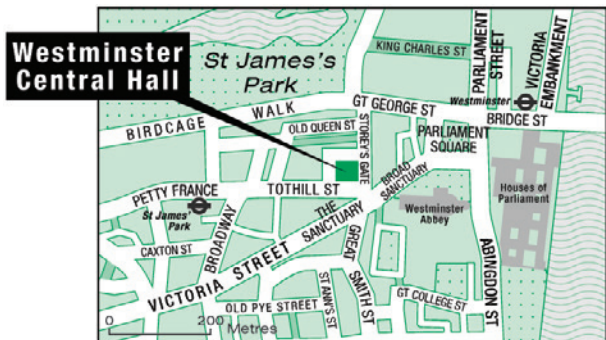

We aim to share the sensational
news of Jesus Christ with people
working in Westminster

ALL WELCOME